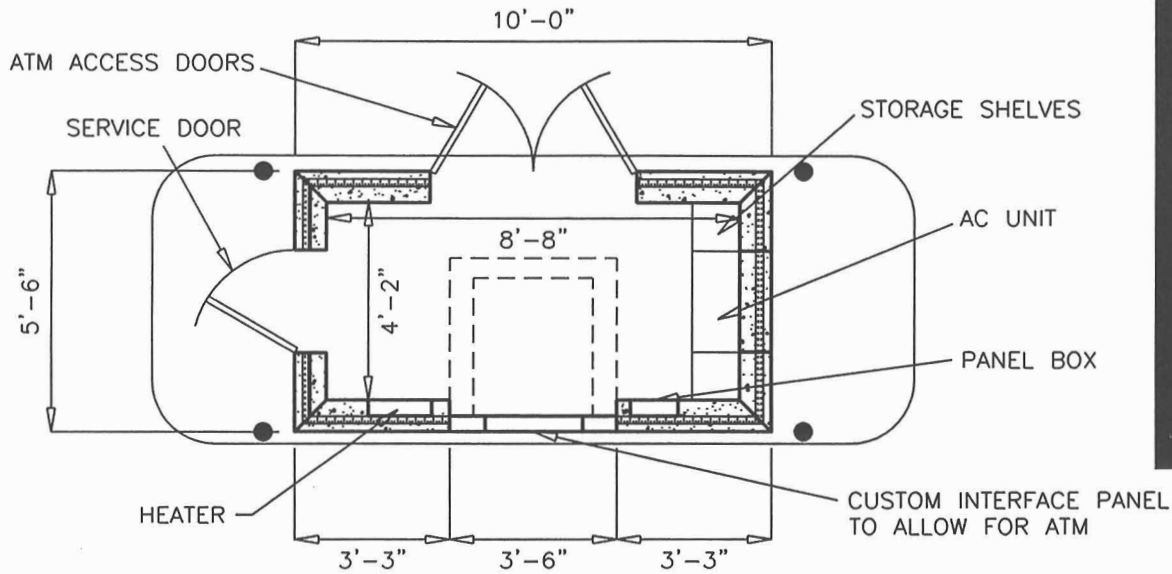

NOTES:

1. JOBSITE TO HAVE FREE AND CLEAR ACCESS FOR OVERHEAD CRANE OR FORKLIFT
2. CURB AND ISLAND REQUIREMENTS TO BE PREPARED BY GC
3. GC TO EMBED PLATES PROVIDED BY IVI
4. GC TO MAKE ALL NECESSARY ELECTRICAL CONNECTIONS
5. ELECTRICAL CONTRACTOR TO MAKE FINAL CONNECTIONS
6. ALARM & VIDEO REQUIREMENTS BY OTHERS