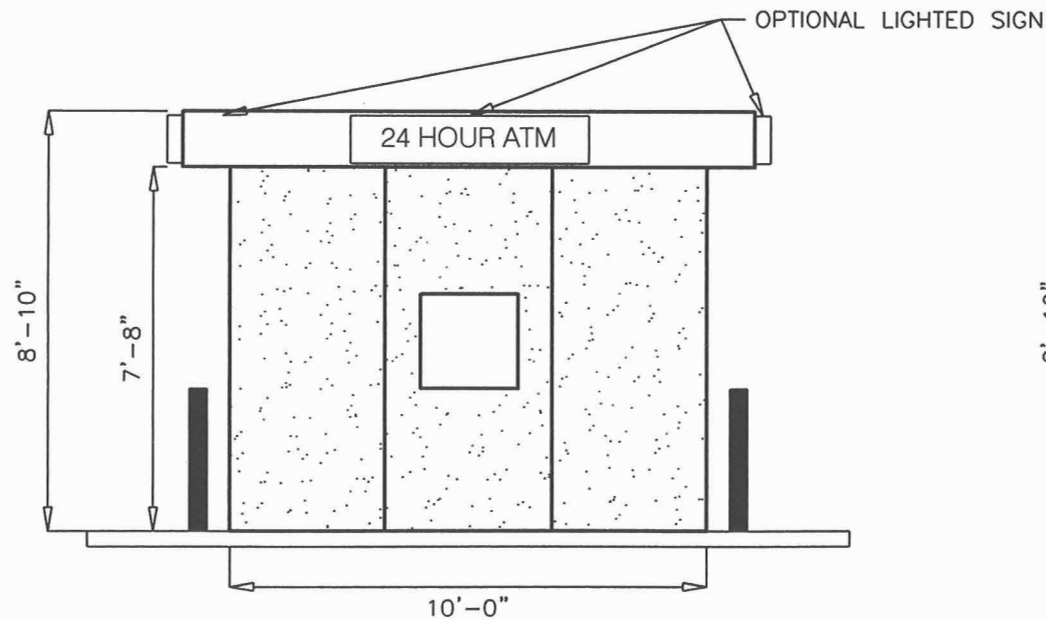

SHIPPING WEIGHT: 23,400 LBS

LOCATION:	
PRODUCTS \ ATM KIOSK	
PRODUCT NAME:	
INSUL-ARMOR 510S	
DRAWN BY:	SCALE
CMH	1/4" = 1'-0"

INTERNATIONAL VAULT INC
2469 OLD ROUTE 421 N.
SILER CITY, NC 27344
TEL (919) 742-3132
FAX (919) 742-3319
www.internationalvault.com

THIS DRAWING IS THE PROPERTY OF IVI, AND MAY CONTAIN PROPRIETARY INFORMATION. NEITHER THIS DRAWING NOR ANY INFORMATION HEREIN SHALL BE COPIED OR REPRODUCED IN ANY MANNER, LOANED OR USED FOR ANY PURPOSE WHATSOEVER WITHOUT THE PRIOR WRITTEN PERMISSION OF IVI.