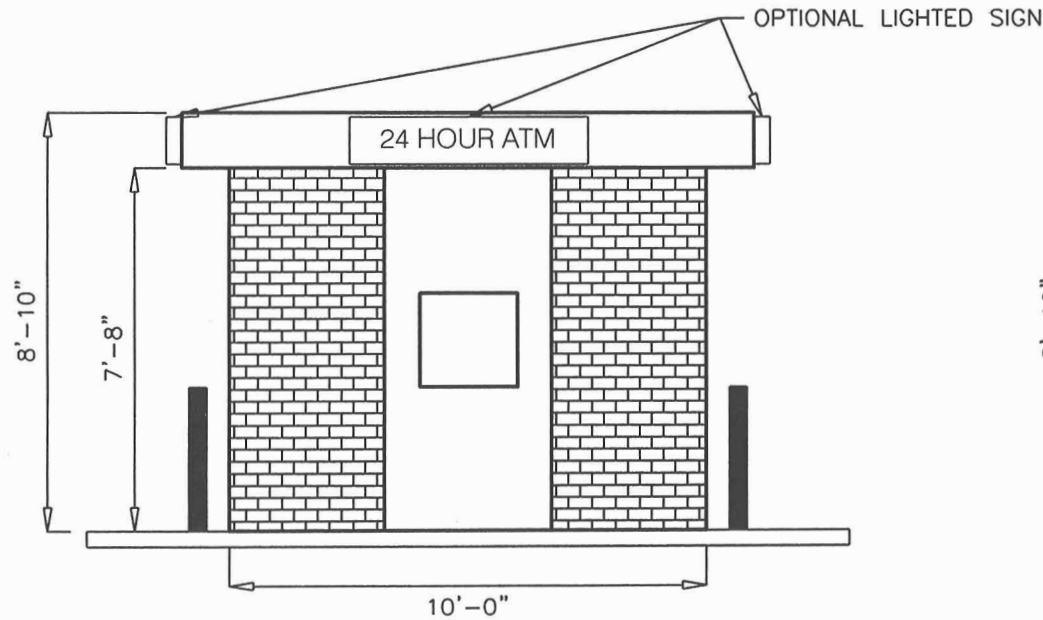

SHIPPING WEIGHT: 23,400 LBS

LOCATION:	
PRODUCTS \ ATM KIOSK	
PRODUCT NAME:	
INSUL-ARMOR 510B	
DRAWN BY:	SCALE
CMH	1/4" = 1'-0"

INTERNATIONAL VAULT INC
2469 OLD ROUTE 421 N.
SILER CITY, NC 27344
TEL (919) 742-3132
FAX (919) 742-3319
www.internationalvault.com

THIS DRAWING IS THE PROPERTY OF IVI, AND MAY CONTAIN PROPRIETARY INFORMATION. NEITHER THIS DRAWING NOR ANY INFORMATION HEREIN SHALL BE COPIED OR REPRODUCED IN ANY MANNER, LOANED OR USED FOR ANY PURPOSE WHATSOEVER WITHOUT THE PRIOR WRITTEN PERMISSION OF IVI.