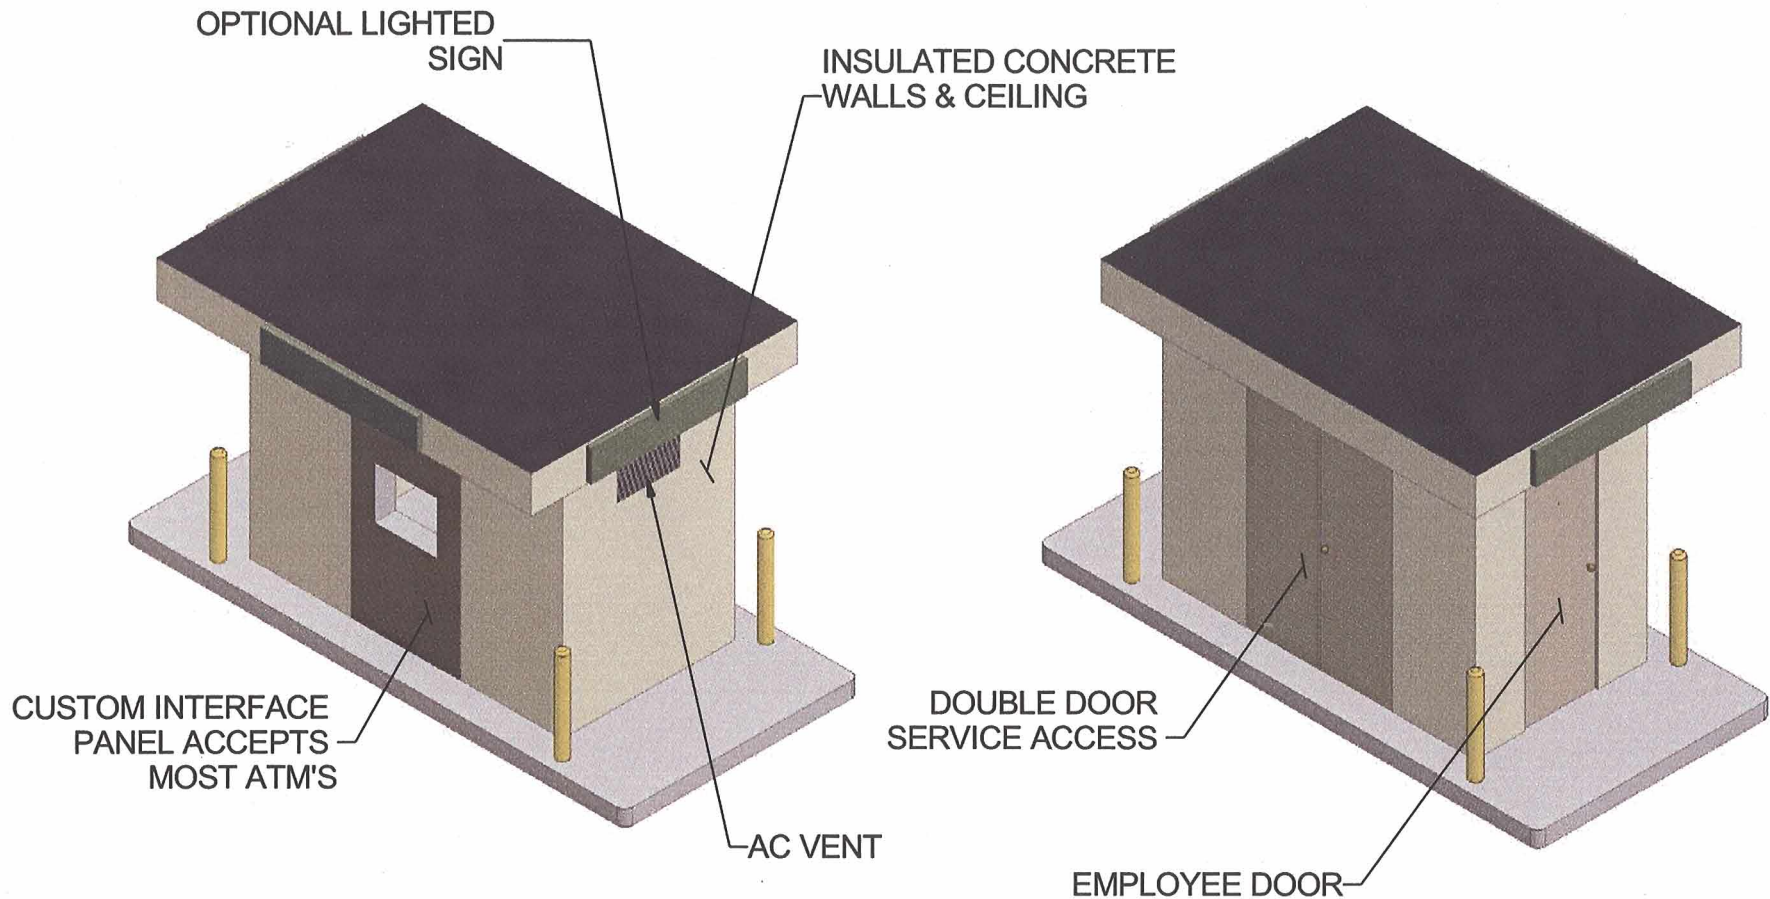

## FEATURES:

- 120+ MPH WIND RESISTANCE
- 3 HOUR FIRE RATING
- R-30 IN SOME AREAS
- LOW MAINTENANCE
- 2 YEAR LIMITED WARRANTY
- 60 AMP ELECTRICAL PANEL
- WALL MOUNT SHELVING
- FOUR SINGLE GANG OUTLETS
- TWO ACCESS DOORS (1) EMPLOYEE & (1) DOUBLE MAINTENANCE