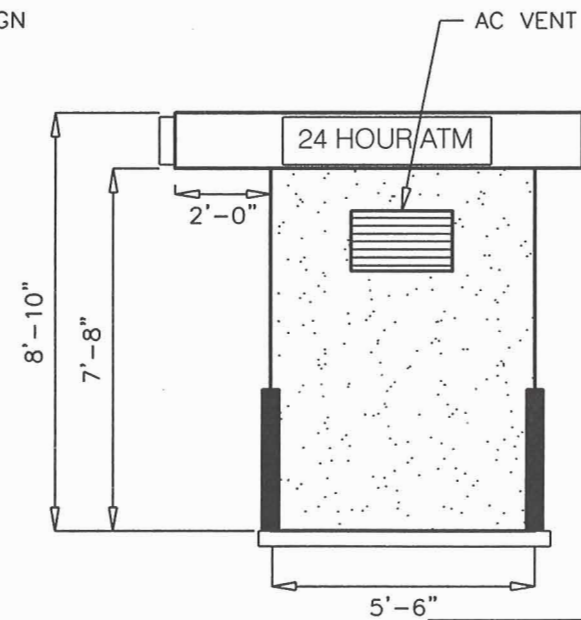

SHIPPING WEIGHT: 23,400 LBS

LOCATION:	
PRODUCTS \ ATM KIOSK	
PRODUCT NAME:	
INSUL-ARMOR 510S	
DRAWN BY:	SCALE
CMH	1/4" = 1'-0"

INTERNATIONAL VAULT INC
2469 OLD ROUTE 421 N.
SILER CITY, NC 27344
TEL (919) 742-3132
FAX (919) 742-3319
www.internationalvault.com

THIS DRAWING IS THE PROPERTY OF IVI, AND MAY CONTAIN PROPRIETARY INFORMATION. NEITHER THIS DRAWING NOR ANY INFORMATION HEREIN SHALL BE COPIED OR REPRODUCED IN ANY MANNER, LOANED OR USED FOR ANY PURPOSE WHATSOEVER WITHOUT THE PRIOR WRITTEN PERMISSION OF IVI.