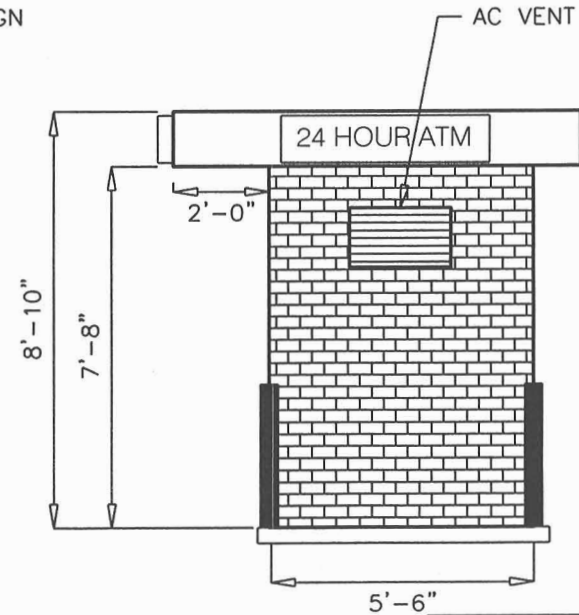

SHIPPING WEIGHT: 23,400 LBS

LOCATION:	
PRODUCTS \ ATM KIOSK	
PRODUCT NAME:	
INSUL-ARMOR 510B	
DRAWN BY:	SCALE
CMH	1/4" = 1'-0"

INTERNATIONAL VAULT INC
2469 OLD ROUTE 421 N.
SILER CITY, NC 27344
TEL (919) 742-3132
FAX (919) 742-3319
www.internationalvault.com

THIS DRAWING IS THE PROPERTY OF IVI, AND MAY CONTAIN PROPRIETARY INFORMATION. NEITHER THIS DRAWING NOR ANY INFORMATION HEREIN SHALL BE COPIED OR REPRODUCED IN ANY MANNER, LOANED OR USED FOR ANY PURPOSE WHATSOEVER WITHOUT THE PRIOR WRITTEN PERMISSION OF IVI.