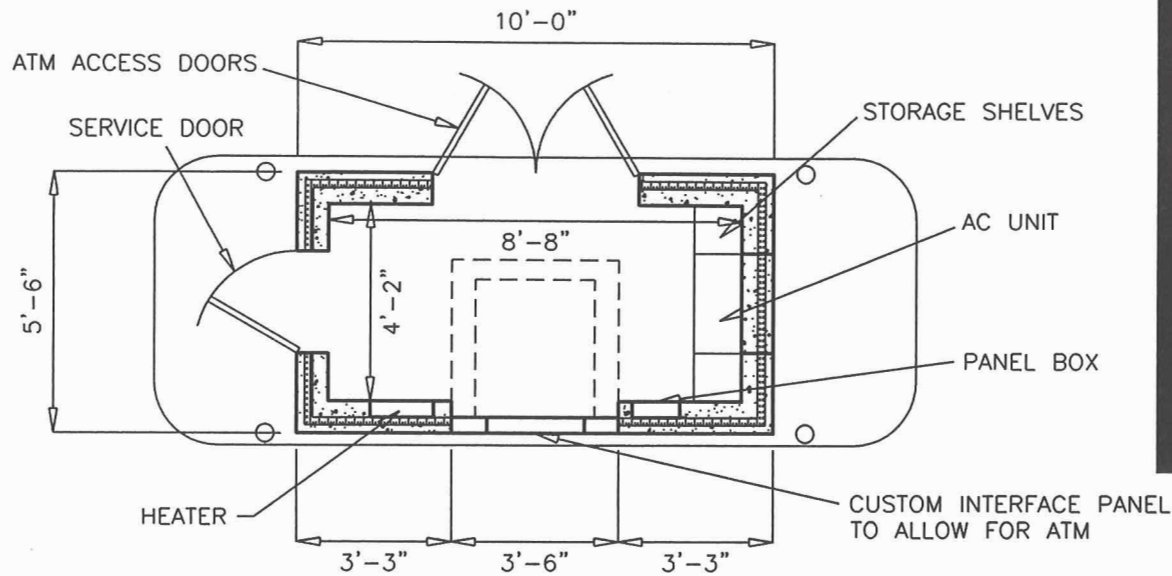

NOTES:

1. JOBSITE TO HAVE FREE AND CLEAR ACCESS FOR OVERHEAD CRANE OR FORKLIFT
2. CURB AND ISLAND REQUIREMENTS TO BE PREPARED BY GC
3. GC TO EMBED PLATES PROVIDED BY IVI
4. GC TO MAKE ALL NECESSARY ELECTRICAL CONNECTIONS
5. ELECTRICAL CONTRACTOR TO MAKE FINAL CONNECTIONS
6. ALARM & VIDEO REQUIREMENTS BY OTHERS